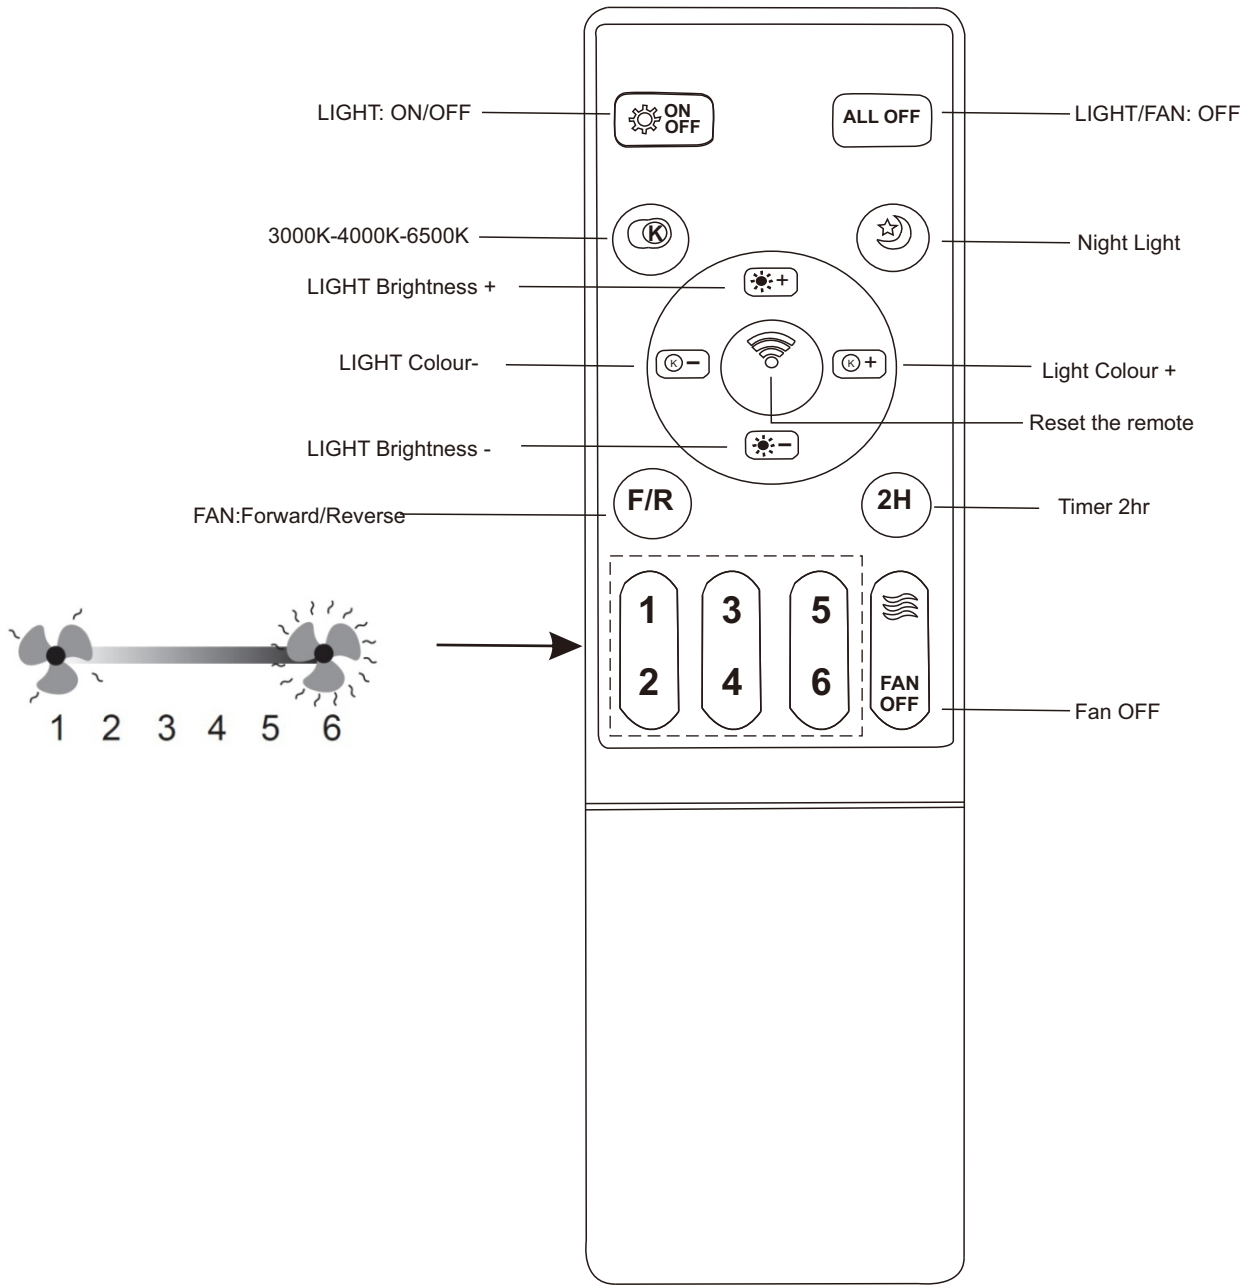

A

LED MAX 40 W 35V
220-240V~ 50/60Hz

Frequency Bandwidth	Maximal radiation transmitting power
1.0372MHz	-7.415dBm

OFF

GLOBO

FAN

03643

GLOBO Handels GmbH
Gewerbestr. 3
A-9184 Sankt Peter
Austria
www.globo-lighting.com
office@globo-lighting.com

C

ON

Battery: 2 x AAA 1.5V

BATTERY DATA

2xAAA Super Heavy Duty Battery*incl.

*Manufacturer: Shenzhen GMCELL TECHNOLOGY CO.,LTD

Address: G Building,Hualian Panorama International Building,27 District,
Bao'an, Shenzhen,China

Model:R03P UM-4 1.5V

SAFETY INSTRUCTIONS