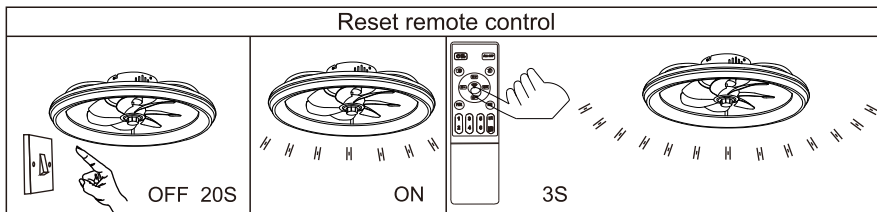

A

LED MAX 40 W 35V
220-240V~ 50/60Hz

Frequency Bandwidth	Maximal radiation transmitting power
1.0372MHz	-7.415dBm

OFF

GLOBO

FAN

03643

GLOBO Handels GmbH
Gewerbestr. 3
A-9184 Sankt Peter
Austria
www.globo-lighting.com
office@globo-lighting.com

C

ON

Battery: 2 x AAA 1.5V

BATTERY DATA

2xAAA Super Heavy Duty Battery*incl.

*Manufacturer: Shenzhen GMCELL TECHNOLOGY CO.,LTD

Address: G Building,Hualian Panorama International Building,27 District,
Bao'an, Shenzhen,China

Model:R03P UM-4 1.5V

SAFETY INSTRUCTIONS