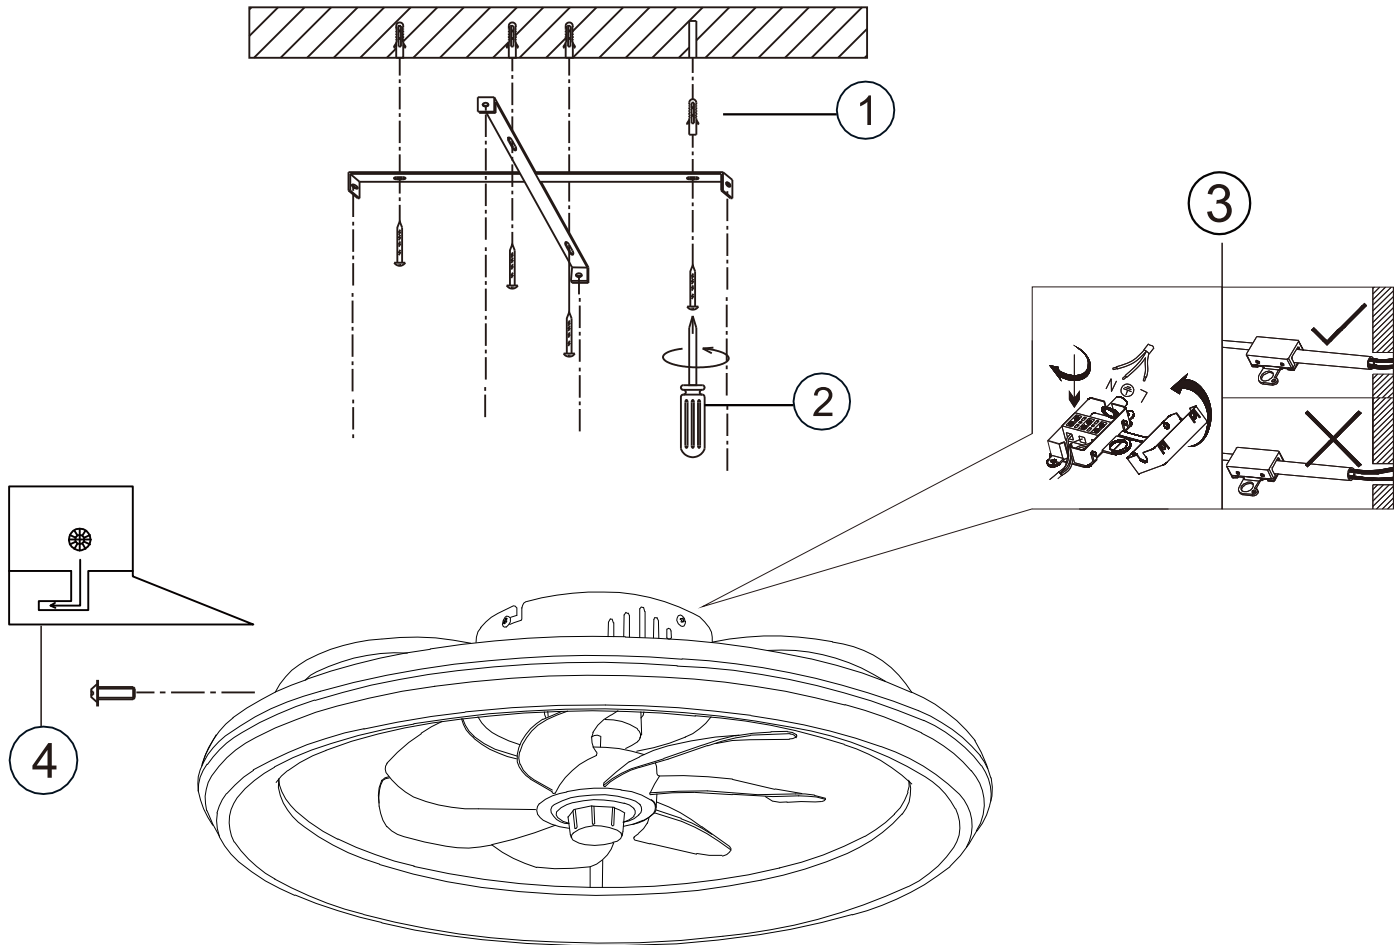

A

LED MAX 40 W 35V
220-240V~ 50/60Hz

Frequency Bandwidth	Maximal radiation transmitting power
1.0372MHz	-7.415dBm

OFF

GLOBO

FAN

03643

GLOBO Handels GmbH
Gewerbestr. 3
A-9184 Sankt Peter
Austria
www.globo-lighting.com
office@globo-lighting.com

C

ON

Battery: 2 x AAA 1.5V

BATTERY DATA

2xAAA Super Heavy Duty Battery*incl.

*Manufacturer: Shenzhen GMCELL TECHNOLOGY CO.,LTD

Address: G Building,Hualian Panorama International Building,27 District,
Bao'an, Shenzhen,China

Model:R03P UM-4 1.5V

SAFETY INSTRUCTIONS