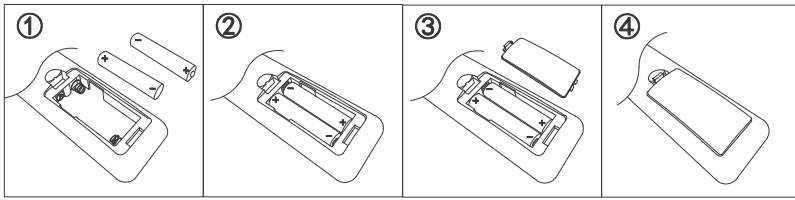

A

LED MAX 40 W 35V
220-240V~ 50/60Hz

Frequency Bandwidth	Maximal radiation transmitting power
1.0372MHz	-7.415dBm

OFF

GLOBO

FAN

03643

GLOBO Handels GmbH
Gewerbestr. 3
A-9184 Sankt Peter
Austria
www.globo-lighting.com
office@globo-lighting.com

C

ON

Battery: 2 x AAA 1.5V

BATTERY DATA

2xAAA Super Heavy Duty Battery*incl.

*Manufacturer: Shenzhen GMCELL TECHNOLOGY CO.,LTD

Address: G Building,Hualian Panorama International Building,27 District,
Bao'an, Shenzhen,China

Model:R03P UM-4 1.5V

SAFETY INSTRUCTIONS