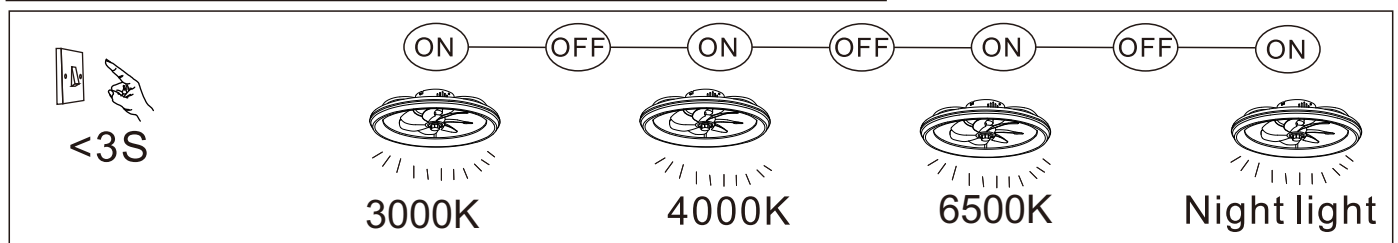

A

LED MAX 40 W 35V
220-240V~ 50/60Hz

Frequency Bandwidth	Maximal radiation transmitting power
1.0372MHz	-7.415dBm

OFF

GLOBO

FAN

03643

GLOBO Handels GmbH
Gewerbestr. 3
A-9184 Sankt Peter
Austria
www.globo-lighting.com
office@globo-lighting.com

Model:R03P UM-4 1.5V

SAFETY INSTRUCTIONS